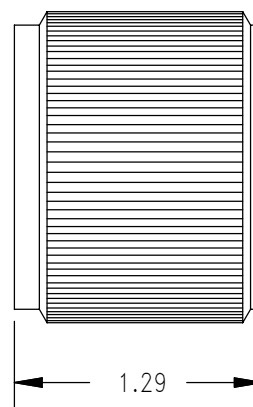

12 contact

DLSC-M

DLSC-F